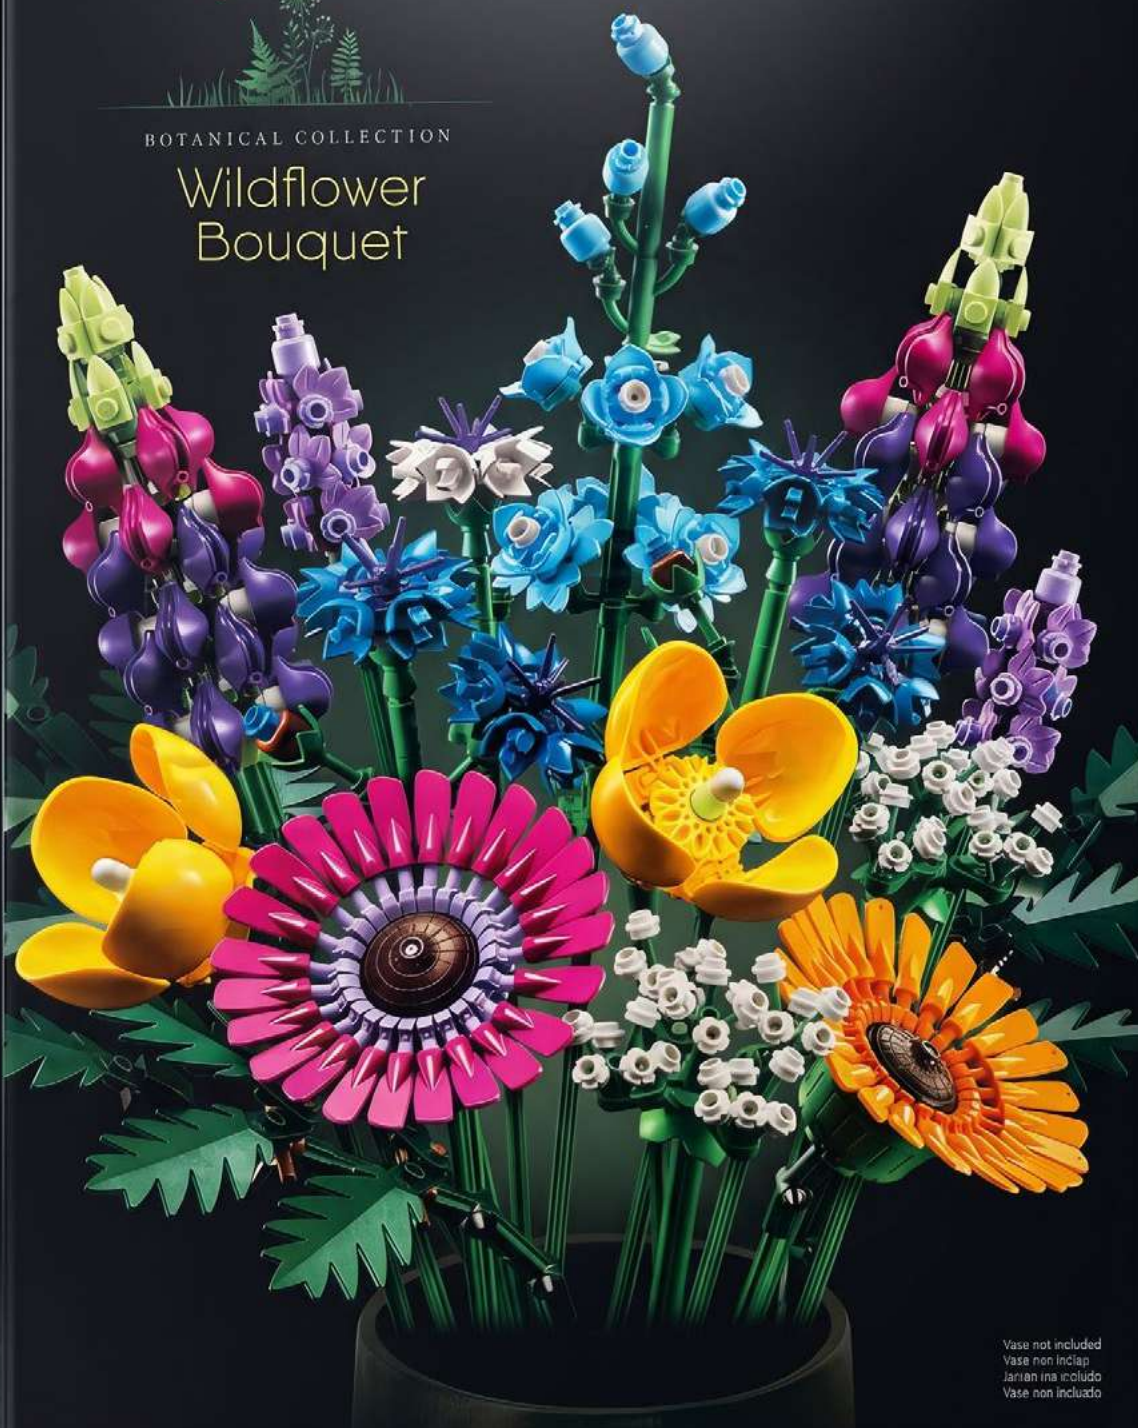

BOTANICAL COLLECTION

Wildflower Bouquet

icons.

18+

939 pcs/pzs

Building Set
Senzorile de acționare
Set de construcție

Dimensiuni
cutie (cm)

30*10*20

Dimensiuni model
asamblat (cm)

36*13*20

Număr
de piese

939 piese

500